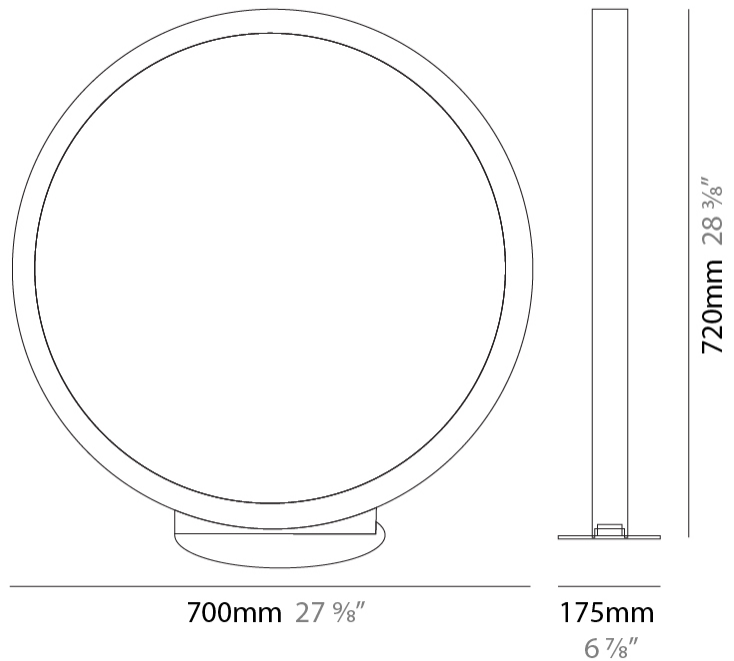

PROJECT _____
TYPE _____
SPECIFIER _____
QUANTITY _____
DATE _____

ASSOLO PORTABLE

D34006-

base number _____
Finish _____
Options _____

1. To build a product code in our configurator select the specify button on the base model # product page
2. To build a manual product code on this datasheet choose from the options listed below in blue font and add the suffix to the base model #

GENERAL

Series: Assolo _____
Brand: Cini & Nils _____
Division: Design _____
Mounting Type: Portable _____
Mounting Location: Floor _____
Subcategory: Ambient _____

PHYSICAL

Shape: Round _____
Diameter (mm): 700 _____
Diameter (in): 27 ³/₁₆ _____
Width (mm): 175 _____
Width (in): 6 ⁷/₈ _____
Height (mm): 720 _____
Height (in): 28 ³/₈ _____
Light Distribution: Indirect _____
Weight (kg): 6.3 _____
Weight (lbs): 13.9 _____
Fixture Finish: WHI / BLK / MGD _____
Fixture Material: Aluminum _____
Upon Request: Bolt Down _____

ELECTRICAL

Lamp Type: LED _____
Input Wattage (W): 27 _____
Dimming: In-Line Dimming _____
Driver Location: Inline Transformer Plug _____
Input Voltage (V): 120 _____

LED

Color Temperature (°K): 2800 _____
Nominal Lumen (lm): 2100 _____
CRI: >90 CRI _____
Lamp Life (hrs): 50000 _____

OPTICAL

RATINGS AND CERTIFICATIONS

Certified By: Certified for North American Standards _____
IP rating: IP20 _____