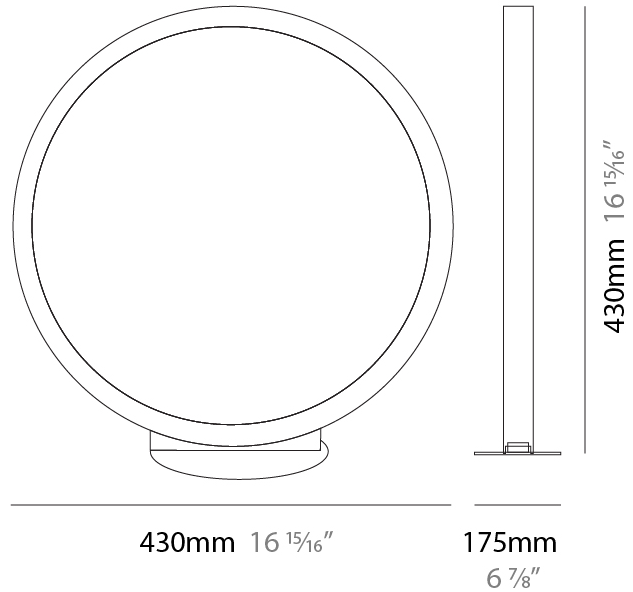

PROJECT	_____
TYPE	_____
SPECIFIER	_____
QUANTITY	_____
DATE	_____

ASSOLO PORTABLE

D34004-

base number   Finish
Options

1. To build a product code in our configurator select the specify button on the base model # product page
2. To build a manual product code on this datasheet choose from the options listed below in blue font and add the suffix to the base model #

GENERAL

Series: Assolo
Brand: Cini & Nils
Division: Design
Mounting Type: Portable
Mounting Location: Table
Subcategory: Ambient

PHYSICAL

Shape: Round
Diameter (mm): 430
Diameter (in): 16 ¹⁵/₁₆
Width (mm): 175
Width (in): 6 ⁷/₈
Height (mm): 450
Height (in): 17 ¹¹/₁₆
Light Distribution: Indirect
Weight (kg): 4.4
Weight (lbs): 9.7
Fixture Finish: WHI / BLK / MGD
Fixture Material: Aluminum
Upon Request: Bolt Down

ELECTRICAL

Lamp Type: LED
Input Wattage (W): 27
Dimming: In-Line Dimming
Driver Location: Inline Transformer Plug
Input Voltage (V): 120

LED

Color Temperature (°K): 2800
Nominal Lumen (lm): 2100
CRI: >90 CRI
Lamp Life (hrs): 50000

OPTICAL

RATINGS AND CERTIFICATIONS

Certified By: Certified for North American Standards
IP rating: IP20