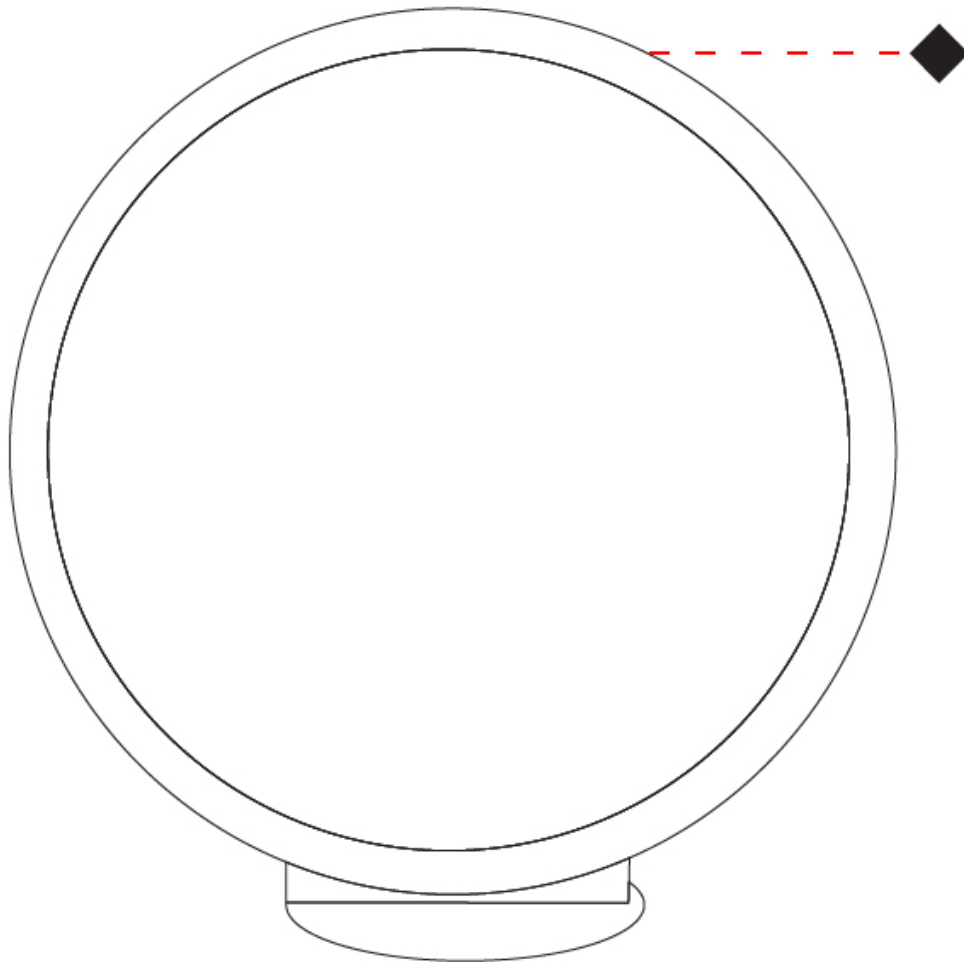

ASSOLO PORTABLE

D34006-

PROJECT

TYPE

SPECIFIER

QUANTITY

DATE

D